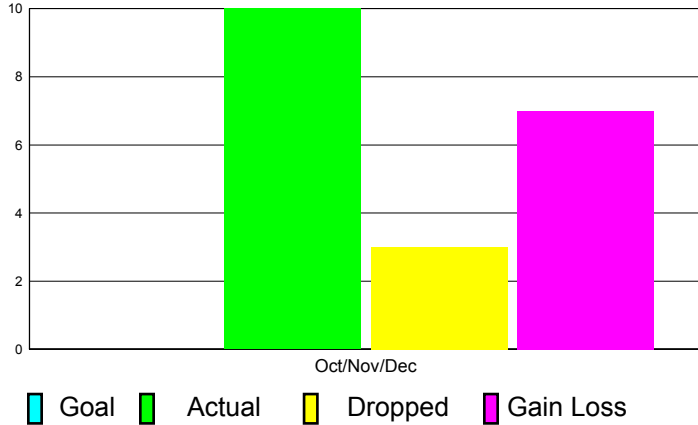

GMT Reports for District (or Undistricted) **District 324C1**

GMT: **M NAGARAJAN**

Location: **INDIA**

GMT CA: **6**

CLUBS

**Club Results
2011-2012**

**Clubs
2010-2011**

Month	New Club Goal	Actual New Clubs	Actual Dropped Clubs	Gain/Loss of Clubs	Gain/Loss of Clubs
Oct/Nov/Dec	0	10	3	7	-3
Totals	0	10	3	7	-3

Club Results 2011-2012

Goal, New, Dropped, Gain/Loss

Comparison of Club Gain/Loss

Current Year Compared to the Previous Year

YTD Status Quo Clubs 2010-2011

Status Quo Clubs Compared to Status Quo Members

MEMBERSHIP