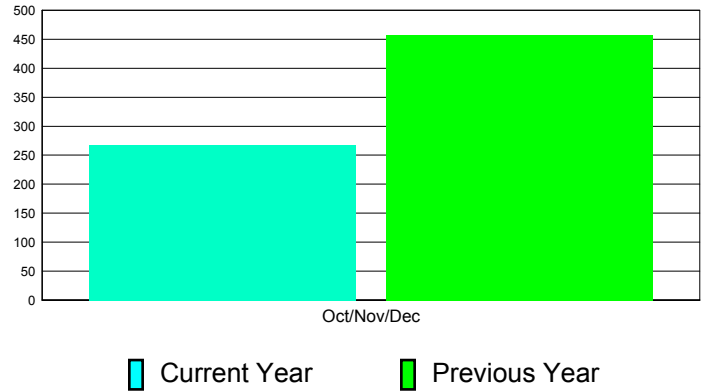

Comparison of Membership Gain/Loss

Current Year Compared to the Previous Year