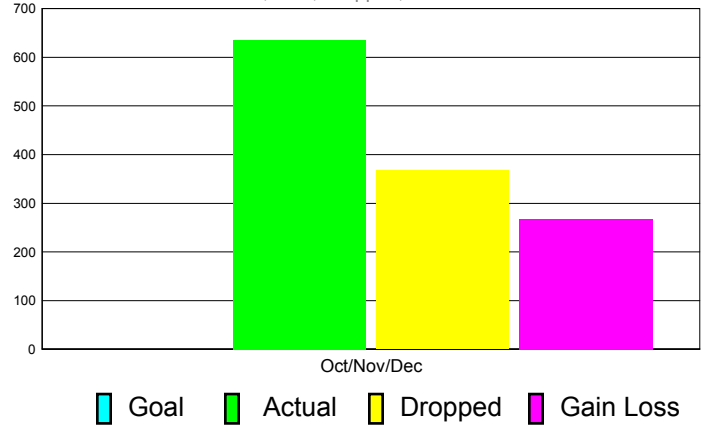

Membership Results 2011-2012

Goal, New, Dropped, Gain/Loss